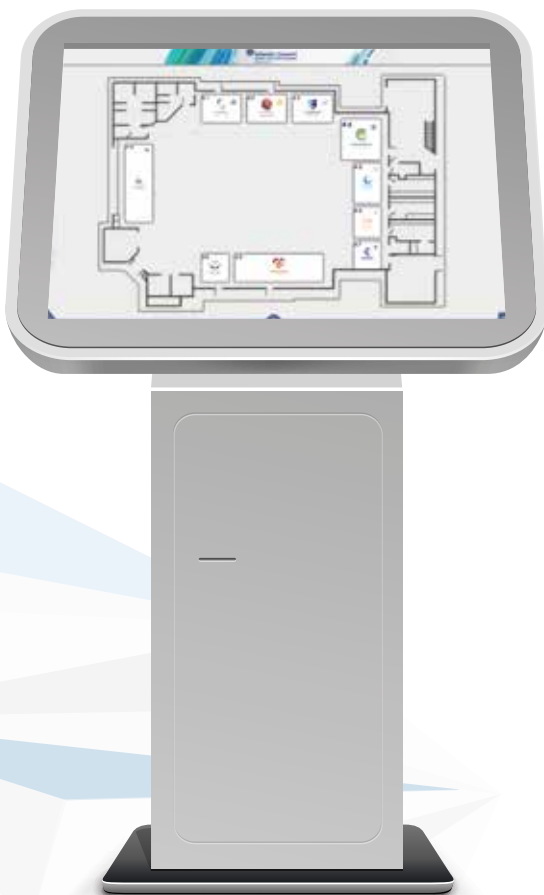

FLOORPLAN MAGIX

Interactive Exhibition Platform

Event Magix cutting-edge Interactive Sponsors Platform is designed to give exhibition company an Exposure before, during and after the event. The exhibition can Maximize its show presence before the exhibition, by allowing participants to read about the company, review your product line, contact a representative or view a clip. Interactive exhibition platforms allows each exhibition to present in virtual booth Company presentations, short video, brochures, contact details etc. The platform is online once the sponsor has uploaded its data at the event web site and also onsite at touch screen kiosk Management during the Event.

salesteam@eventmagix.com

Follow us on

/eventmagix

Key Features:

- Company information – displayed at the short description of the company
- Booth Design – Company can upload the booth design.
- Booth Information Template – Designed background for the information Display
- Company contact information.
- Company Logo
- Company presentation – Usually Short Video
- Videos